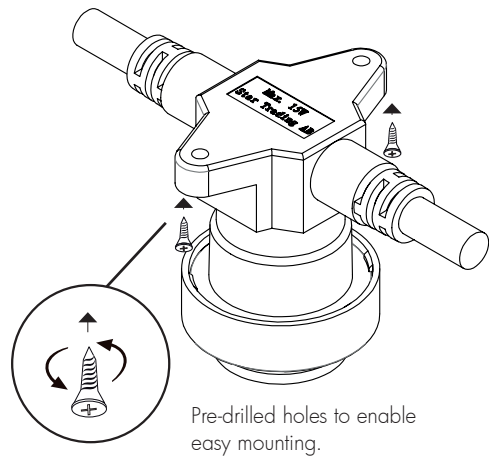

# CONNECTABLE LIGHT CHAINS IN BLACK & WHITE

– up to 13 light chains (maximum 2.000 W/15W bulbs)

Connecta is easy to install and flexible in its design. Combine a start cable, a light chain, and suitable light bulbs. Unlike ordinary light chains with fixed bulbs, you can choose the light source freely. Extend the Connecta solution with more chains, extension cables, and add on accessories. Light bulbs with PC cover are a great fit, as they fit perfectly outdoors and can withstand harsh conditions. When mounting, the weight of the chain must be evenly distributed to relieve the weight of the couplings.