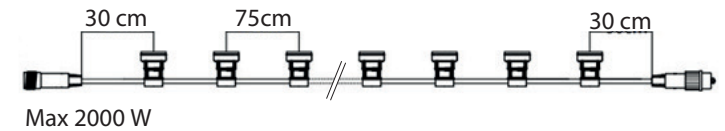

# CONNECTABLE LIGHT CHAINS IN BLACK & WHITE

– up to 13 light chains (maximum 2.000 W/15W bulbs)

Connecta is easy to install and flexible in its design. Combine a start cable, a light chain, and suitable light bulbs. Unlike ordinary light chains with fixed bulbs, you can choose the light source freely. Extend the Connecta solution with more chains, extension cables, and add on accessories. Light bulbs with PC cover are a great fit, as they fit perfectly outdoors and can withstand harsh conditions. When mounting, the weight of the chain must be evenly distributed to relieve the weight of the couplings.

# CONNECTABLE LIGHT CHAINS

**418-10**  
**CONNECTA**

☒4 ☒735cm ☒6cm ☒75cm ⚡10 E27 (Excl) 🏠

**418-20**  
**CONNECTA**

☒4 ☒735cm ☒6cm ☒75cm ⚡10 E27 (Excl) 🏠

**418-00**  
**CONNECTA**

☒4 ☒400cm ☒6cm ☒40cm ⚡10 E14 (Excl) 🏠

**418-11**  
**CONNECTA**

☒4 ☒735cm ☒6cm ☒75cm ⚡10 B22 (Excl) 🏠