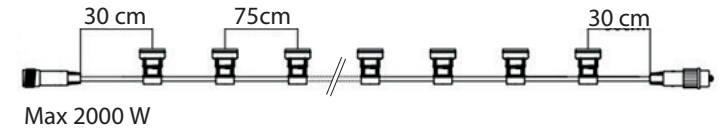

# CONNECTABLE LIGHT CHAINS IN BLACK & WHITE

– up to 13 light chains (maximum 2.000 W/15W bulbs)

Connecta is easy to install and flexible in its design. Combine a start cable, a light chain, and suitable light bulbs. Unlike ordinary light chains with fixed bulbs, you can choose the light source freely. Extend the Connecta solution with more chains, extension cables, and add on accessories. Light bulbs with PC cover are a great fit, as they fit perfectly outdoors and can withstand harsh conditions. When mounting, the weight of the chain must be evenly distributed to relieve the weight of the couplings.

# CONNECTABLE LIGHT CHAINS

**418-10**  
**CONNECTA**

☒4 ☒735cm ☒6cm ☒75cm ⚡10 E27 (Excl) 🏠

**418-20**  
**CONNECTA**

☒4 ☒735cm ☒6cm ☒75cm ⚡10 E27 (Excl) 🏠

**418-00**  
**CONNECTA**

☒4 ☒400cm ☒6cm ☒40cm ⚡10 E14 (Excl) 🏠