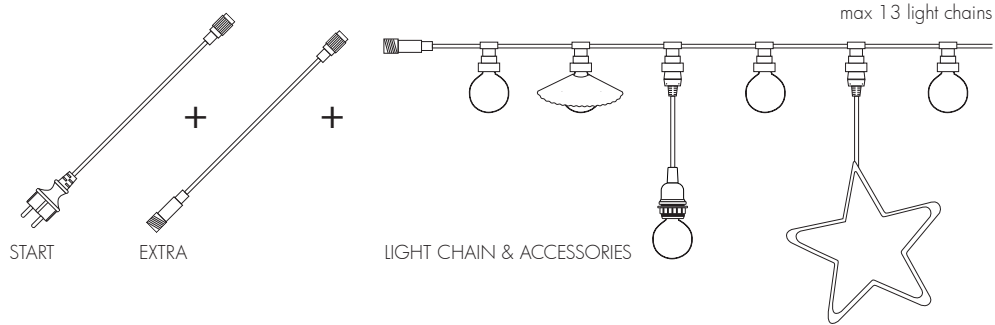

# CONNECTABLE LIGHT CHAINS IN BLACK & WHITE

– up to 13 light chains (maximum 2.000 W/15W bulbs)

Connecta is easy to install and flexible in its design. Combine a start cable, a light chain, and suitable light bulbs. Unlike ordinary light chains with fixed bulbs, you can choose the light source freely. Extend the Connecta solution with more chains, extension cables, and add on accessories. Light bulbs with PC cover are a great fit, as they fit perfectly outdoors and can withstand harsh conditions. When mounting, the weight of the chain must be evenly distributed to relieve the weight of the couplings.

# CONNECTABLE LIGHT CHAINS

**418-10**  
**CONNECTA**

☒4 ☒735cm ☒6cm ☒75cm ⚡10 E27 (Excl) 🏠

**418-20**  
**CONNECTA**

☒4 ☒735cm ☒6cm ☒75cm ⚡10 E27 (Excl) 🏠

**418-00**  
**CONNECTA**

☒4 ☒400cm ☒6cm ☒40cm ⚡10 E14 (Excl) 🏠