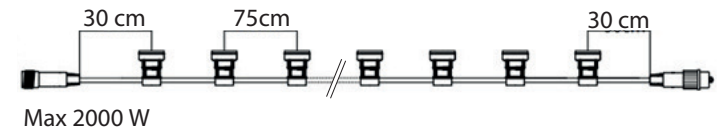

# CONNECTABLE LIGHT CHAINS IN BLACK & WHITE

– up to 13 light chains (maximum 2.000 W/15W bulbs)

Connecta is easy to install and flexible in its design. Combine a start cable, a light chain, and suitable light bulbs. Unlike ordinary light chains with fixed bulbs, you can choose the light source freely. Extend the Connecta solution with more chains, extension cables, and add on accessories. Light bulbs with PC cover are a great fit, as they fit perfectly outdoors and can withstand harsh conditions. When mounting, the weight of the chain must be evenly distributed to relieve the weight of the couplings.

# CONNECTABLE LIGHT CHAINS

**418-10**  
**CONNECTA**

☒4 ☒735cm ☒6cm ☒75cm ⚡10 E27 (Excl) 🏠

**418-20**  
**CONNECTA**

☒4 ☒735cm ☒6cm ☒75cm ⚡10 E27 (Excl) 🏠

**418-00**  
**CONNECTA**

☒4 ☒400cm ☒6cm ☒40cm ⚡10 E14 (Excl) 🏠

**418-11**  
**CONNECTA**

☒4 ☒735cm ☒6cm ☒75cm ⚡10 B22 (Excl) 🏠