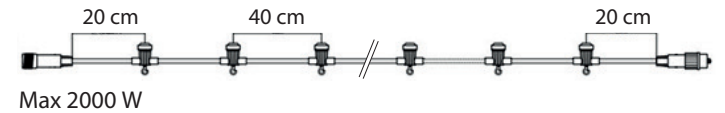

# CONNECTABLE LIGHT CHAINS IN BLACK & WHITE

– up to 13 light chains (maximum 2.000 W/15W bulbs)

Connecta is easy to install and flexible in its design. Combine a start cable, a light chain, and suitable light bulbs. Unlike ordinary light chains with fixed bulbs, you can choose the light source freely. Extend the Connecta solution with more chains, extension cables, and add on accessories. Light bulbs with PC cover are a great fit, as they fit perfectly outdoors and can withstand harsh conditions. When mounting, the weight of the chain must be evenly distributed to relieve the weight of the couplings.

# CONNECTABLE LIGHT CHAINS

**418-10**  
**CONNECTA**

☒4 ☒735cm ☒6cm ☒75cm ⚡10 E27 (Excl) 🏠

**418-20**  
**CONNECTA**

☒4 ☒735cm ☒6cm ☒75cm ⚡10 E27 (Excl) 🏠

**418-00**  
**CONNECTA**

☒4 ☒400cm ☒6cm ☒40cm ⚡10 E14 (Excl) 🏠

**418-11**  
**CONNECTA**

☒4 ☒735cm ☒6cm ☒75cm ⚡10 B22 (Excl) 🏠