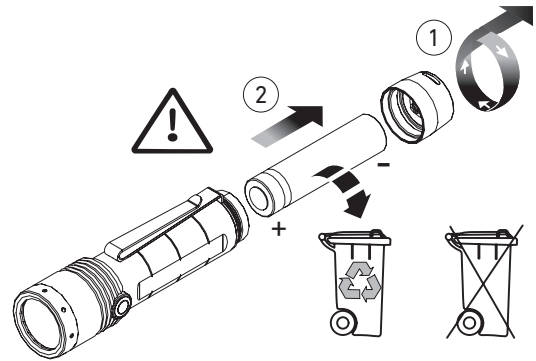

MT10

MT14

MT10 No. 501038
MT14 No. 501039

MT10 No. 501033
MT14 No. 501033

MT10 No. 501026
MT14 No. 501027

MT10 No. 501024
MT14 No. 501025

MT10 No. 501034
MT14 No. 501035

Ledlenser GmbH & Co. KG
Kronenstr. 5-7 • 42699 Solingen • Germany
Phone +49 212/5948-0 Fax +49 212/5948-200
info@ledlenser.com

www.ledlenser.com

MT10/MT14_V.03
01.11.2017