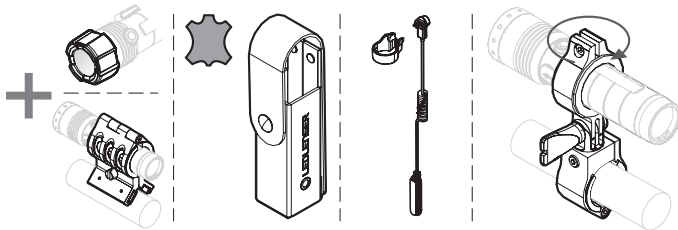

MT10 No. 501038
MT14 No. 501039

MT10 No. 501033
MT14 No. 501033

MT10 No. 501026
MT14 No. 501027

MT10 No. 501024
MT14 No. 501025

MT10 No. 501034
MT14 No. 501035