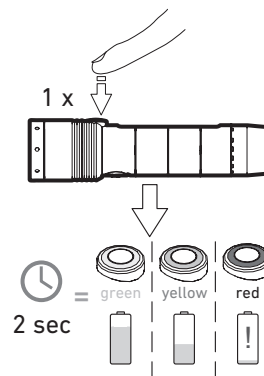

Ledlenser GmbH & Co. KG
Kronenstr. 5-7 • 42699 Solingen • Germany
Phone +49 212/5948-0 Fax +49 212/5948-200
info@ledlenser.com

www.ledlenser.com

MT10/MT14_V.03
01.11.2017