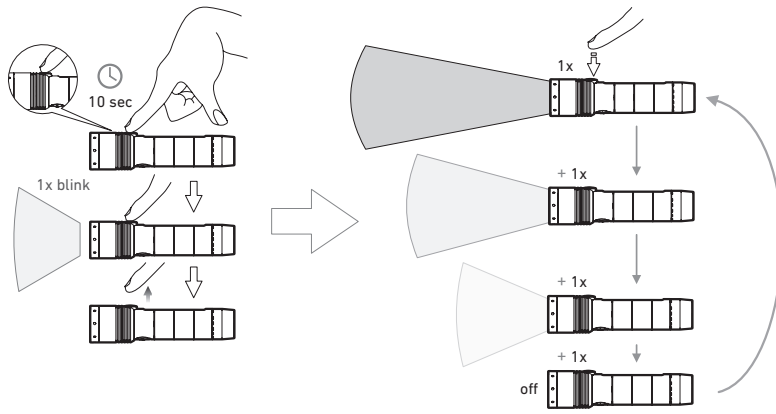

Mode 1

Mode 2

Mode 3

ES Mode:

100% → dim → Off

light output

run time

CC Mode:

100% → 2sec → Off

light output

run time

<5sec
8x+ hold