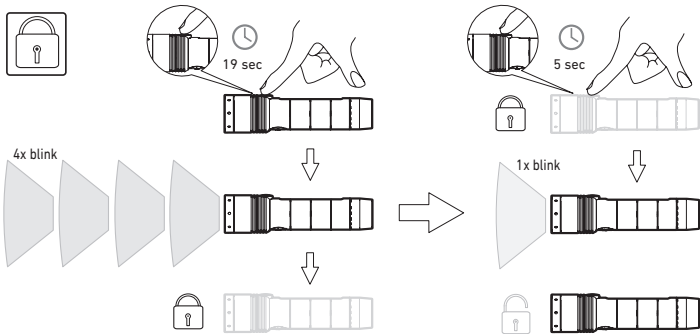

Ledlenser GmbH & Co. KG
Kronenstr. 5-7 • 42699 Solingen • Germany
Phone +49 212/5948-0 Fax +49 212/5948-200
info@ledlenser.com

www.ledlenser.com

MT10/MT14_V.03
01.11.2017