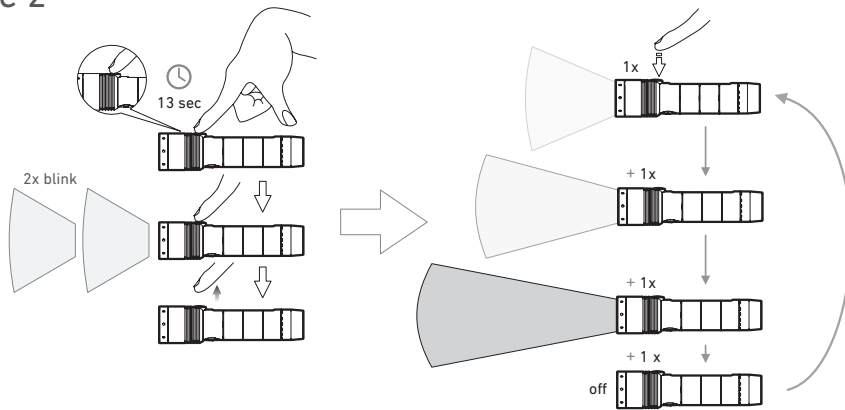

Mode 1

Mode 2

Mode 3

ES Mode:

100% → dim → Off

light output

run time

CC Mode:

100% → 2sec → Off

light output

run time

<5sec
8x+ hold